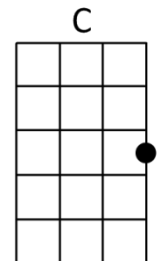

Is This The Way To Amarillo by Tony Christie

A D D A
 Sha la la la la la la la
 A E7 E7 D
 Sha la la la la la la la
 D A E7 A
 Sha la la la la la la and sweet Marie who waits for me.

A D A E7
 When the day is dawning on a Texas Sunday morning
 A D
 How I long to be there
 A E7
 With Marie who's waiting for me there
 F C F C
 Every lonely city where I hang my hat
 F C E7
 Aint as half as pretty as where my baby's at

Chorus

A D D A
 Is this the way to Amarillo
 A E7 E7 A
 Every night I've been hugging my pillow
 A D A E7 A
 Dreaming dreams of Amarillo and sweet Marie who waits for me
 A D D A
 Show me the way to Amarillo
 A E E A
 I've been weeping like a willow
 A D A E A
 Crying over Amarillo and sweet Marie who waits for me

A D D A
 Sha la la la la la la la
 A E7 E7 D
 Sha la la la la la la la
 D A E7 A
 Sha la la la la la la and sweet Marie who waits for me.

A D
 There's a church bell ringing
 A E7
 Hear the song of joy that it's singing
 A D A E7
 For the sweet Maria and the guy who's coming to see her
 F C F C
 Just beyond the highway there's an open plain
 F C E7
 and it keeps me going through the wind and rain