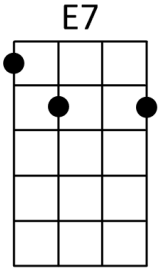

Is This The Way To Amarillo by Tony Christie

A D D A
 Sha la la la la la la la
 A E7 E7 D
 Sha la la la la la la la
 D A E7 A
 Sha la la la la la la and sweet Marie who waits for me.

A D A E7
 When the day is dawning on a Texas Sunday morning
 A D
 How I long to be there
 A E7
 With Marie who's waiting for me there
 F C F C
 Every lonely city where I hang my hat
 F C E7
 Aint as half as pretty as where my baby's at

Chorus

A D D A
 Is this the way to Amarillo
 A E7 E7 A
 Every night I've been hugging my pillow
 A D A E7 A
 Dreaming dreams of Amarillo and sweet Marie who waits for me
 A D D A
 Show me the way to Amarillo
 A E E A
 I've been weeping like a willow
 A D A E A
 Crying over Amarillo and sweet Marie who waits for me

A D D A
 Sha la la la la la la la
 A E7 E7 D
 Sha la la la la la la la
 D A E7 A
 Sha la la la la la la and sweet Marie who waits for me.

A D
 There's a church bell ringing
 A E7
 Hear the song of joy that it's singing
 A D A E7
 For the sweet Maria and the guy who's coming to see her
 F C F C
 Just beyond the highway there's an open plain
 F C E7
 and it keeps me going through the wind and rain