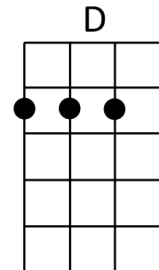

Is This The Way To Amarillo by Tony Christie

A D D A
 Sha la la la la la la la
 A E7 E7 D
 Sha la la la la la la la
 D A E7 A
 Sha la la la la la la and sweet Marie who waits for me.

A D A E7
 When the day is dawning on a Texas Sunday morning
 A D
 How I long to be there
 A E7
 With Marie who's waiting for me there
 F C F C
 Every lonely city where I hang my hat
 F C E7
 Aint as half as pretty as where my baby's at

Chorus

A D D A
 Is this the way to Amarillo
 A E7 E7 A
 Every night I've been hugging my pillow
 A D A E7 A
 Dreaming dreams of Amarillo and sweet Marie who waits for me
 A D D A
 Show me the way to Amarillo
 A E E A
 I've been weeping like a willow
 A D A E A
 Crying over Amarillo and sweet Marie who waits for me

A D D A
 Sha la la la la la la la
 A E7 E7 D
 Sha la la la la la la la
 D A E7 A
 Sha la la la la la la and sweet Marie who waits for me.

A D
 There's a church bell ringing
 A E7
 Hear the song of joy that it's singing
 A D A E7
 For the sweet Maria and the guy who's coming to see her
 F C F C
 Just beyond the highway there's an open plain
 F C E7
 and it keeps me going through the wind and rain