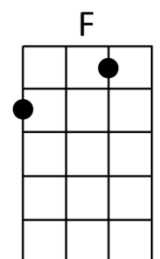

Is This The Way To Amarillo by Tony Christie

A D D A
 Sha la la la la la la la
 A E7 E7 D
 Sha la la la la la la la
 D A E7 A
 Sha la la la la la la and sweet Marie who waits for me.

A D A E7
 When the day is dawning on a Texas Sunday morning
 A D
 How I long to be there
 A E7
 With Marie who's waiting for me there
 F C F C
 Every lonely city where I hang my hat
 F C E7
 Aint as half as pretty as where my baby's at

Chorus

A D D A
 Is this the way to Amarillo
 A E7 E7 A
 Every night I've been hugging my pillow
 A D A E7 A
 Dreaming dreams of Amarillo and sweet Marie who waits for me
 A D D A
 Show me the way to Amarillo
 A E E A
 I've been weeping like a willow
 A D A E A
 Crying over Amarillo and sweet Marie who waits for me

A D D A
 Sha la la la la la la la
 A E7 E7 D
 Sha la la la la la la la
 D A E7 A
 Sha la la la la la la and sweet Marie who waits for me.

A D
 There's a church bell ringing
 A E7
 Hear the song of joy that it's singing
 A D A E7
 For the sweet Maria and the guy who's coming to see her
 F C F C
 Just beyond the highway there's an open plain
 F C E7
 and it keeps me going through the wind and rain